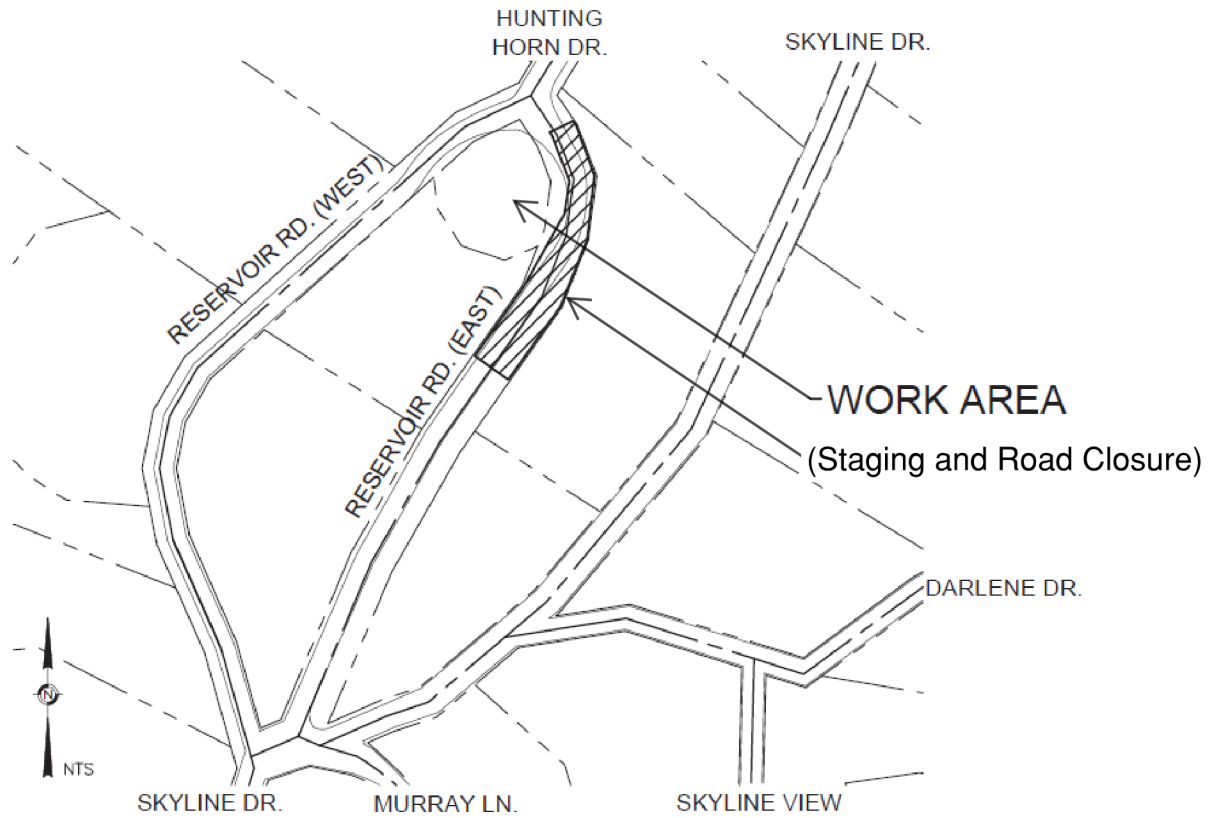

Golden State Water Company

Hunting Horn Reservoir Replacement Project

VICINITY MAP
NTS

LOCATION MAP