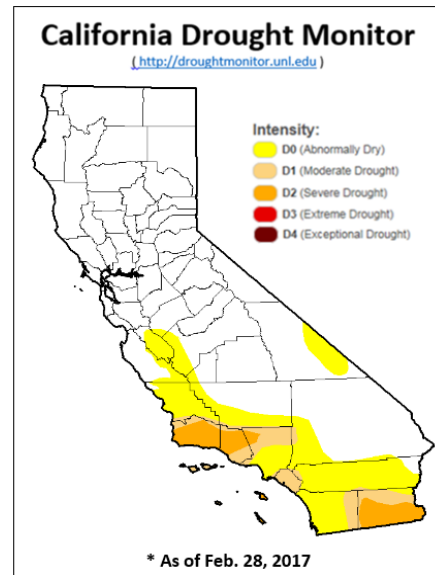

Winter Storms Improve California's Water-Supply Outlook; Continued Conservation Is Encouraged

After five consecutive dry years depleted California's water resources, steady rain and snowfall during recent months has improved conditions at many of the state's reservoirs and contributed to statewide snowpack levels that are far above the historical average.

This wet winter is exactly what California needed; however, water officials are not ready to declare victory and are encouraging residents to resist slipping back toward old water-use behaviors.

The future is unpredictable, especially since California has been prone to long stretches of drought. There are no guarantees the state will see similar rain and snow patterns next winter.

Golden State Water Company (Golden State Water) continues assessing water supply conditions and water-use restrictions in each of its service areas and will make appropriate adjustments as needed.

Some regions in our sprawling state are still experiencing dry conditions. In particular, coastal communities like Nipomo, Cypress Ridge, Edna Valley and Ojai entered 2017 in worse shape than a year ago.

Customers are reminded that the State of California re-adopted and extended emergency drought regulations on Feb. 8, 2017, and has implemented permanent restrictions prohibiting actions that waste potable water. Later this month, California is expected to release its plan for long-term conservation.

Golden State Water thanks the communities we serve for their conservation efforts and encourages all customers to continue using water responsibly to help keep the state on the path to full drought recovery.

Learn more about water-use efficiency by clicking these links to review our [Conservation Tips](#) and [Conservation Rebates & Programs](#) available in your community. [Click here](#) to review your community's outdoor irrigation restrictions and California's potable water waste rules.

Golden State Water is proud to be your water provider and partner in conservation.